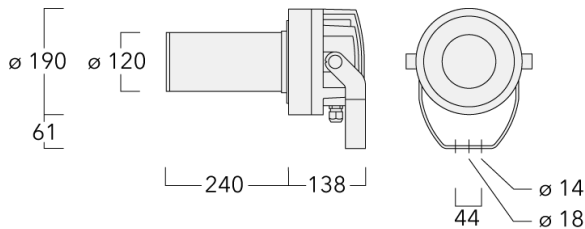

**Description**

Profile Projector [ZP] for zoom spot.

Spherical and aspherical, double flat convex lens system. Aperture angle ranges from 15.6-18.6°.

IP66. Class I. IK07. Marine-grade, die-cast aluminum alloy. 5CE superior corrosion protection including PCS hardware. Silicone CCG® Controlled Compression Gasket. Safety glass lens. One cable gland, second gland for through wiring on request. PMMA LED lens array. Integral driver, thermally separated. Factory-installed LED circuit board. LED board can be removed for upgrading.

Specify product with 7 Digit product code - Finish Color. Accessories, such as mounting, optical, and electrical, must be specified separately.

Example: XXX-XXXX-9004 (Black)  
+ XXX-XXXX (Accessory 1)

**Additional information**

Diameter (inches)	7.48
Listings	ETL, UL-1598, CSA-C22.2#250.0. Suitable for Wet Locations.
Windage	0.503
Lifetime	Ta=25°/40° L70B50 > 50000h

**Options**

Light distribution	Color temperature	Nominal Watt
 [ZP]	 3000K	24 W
	 4000K	37 W
	 2700K	